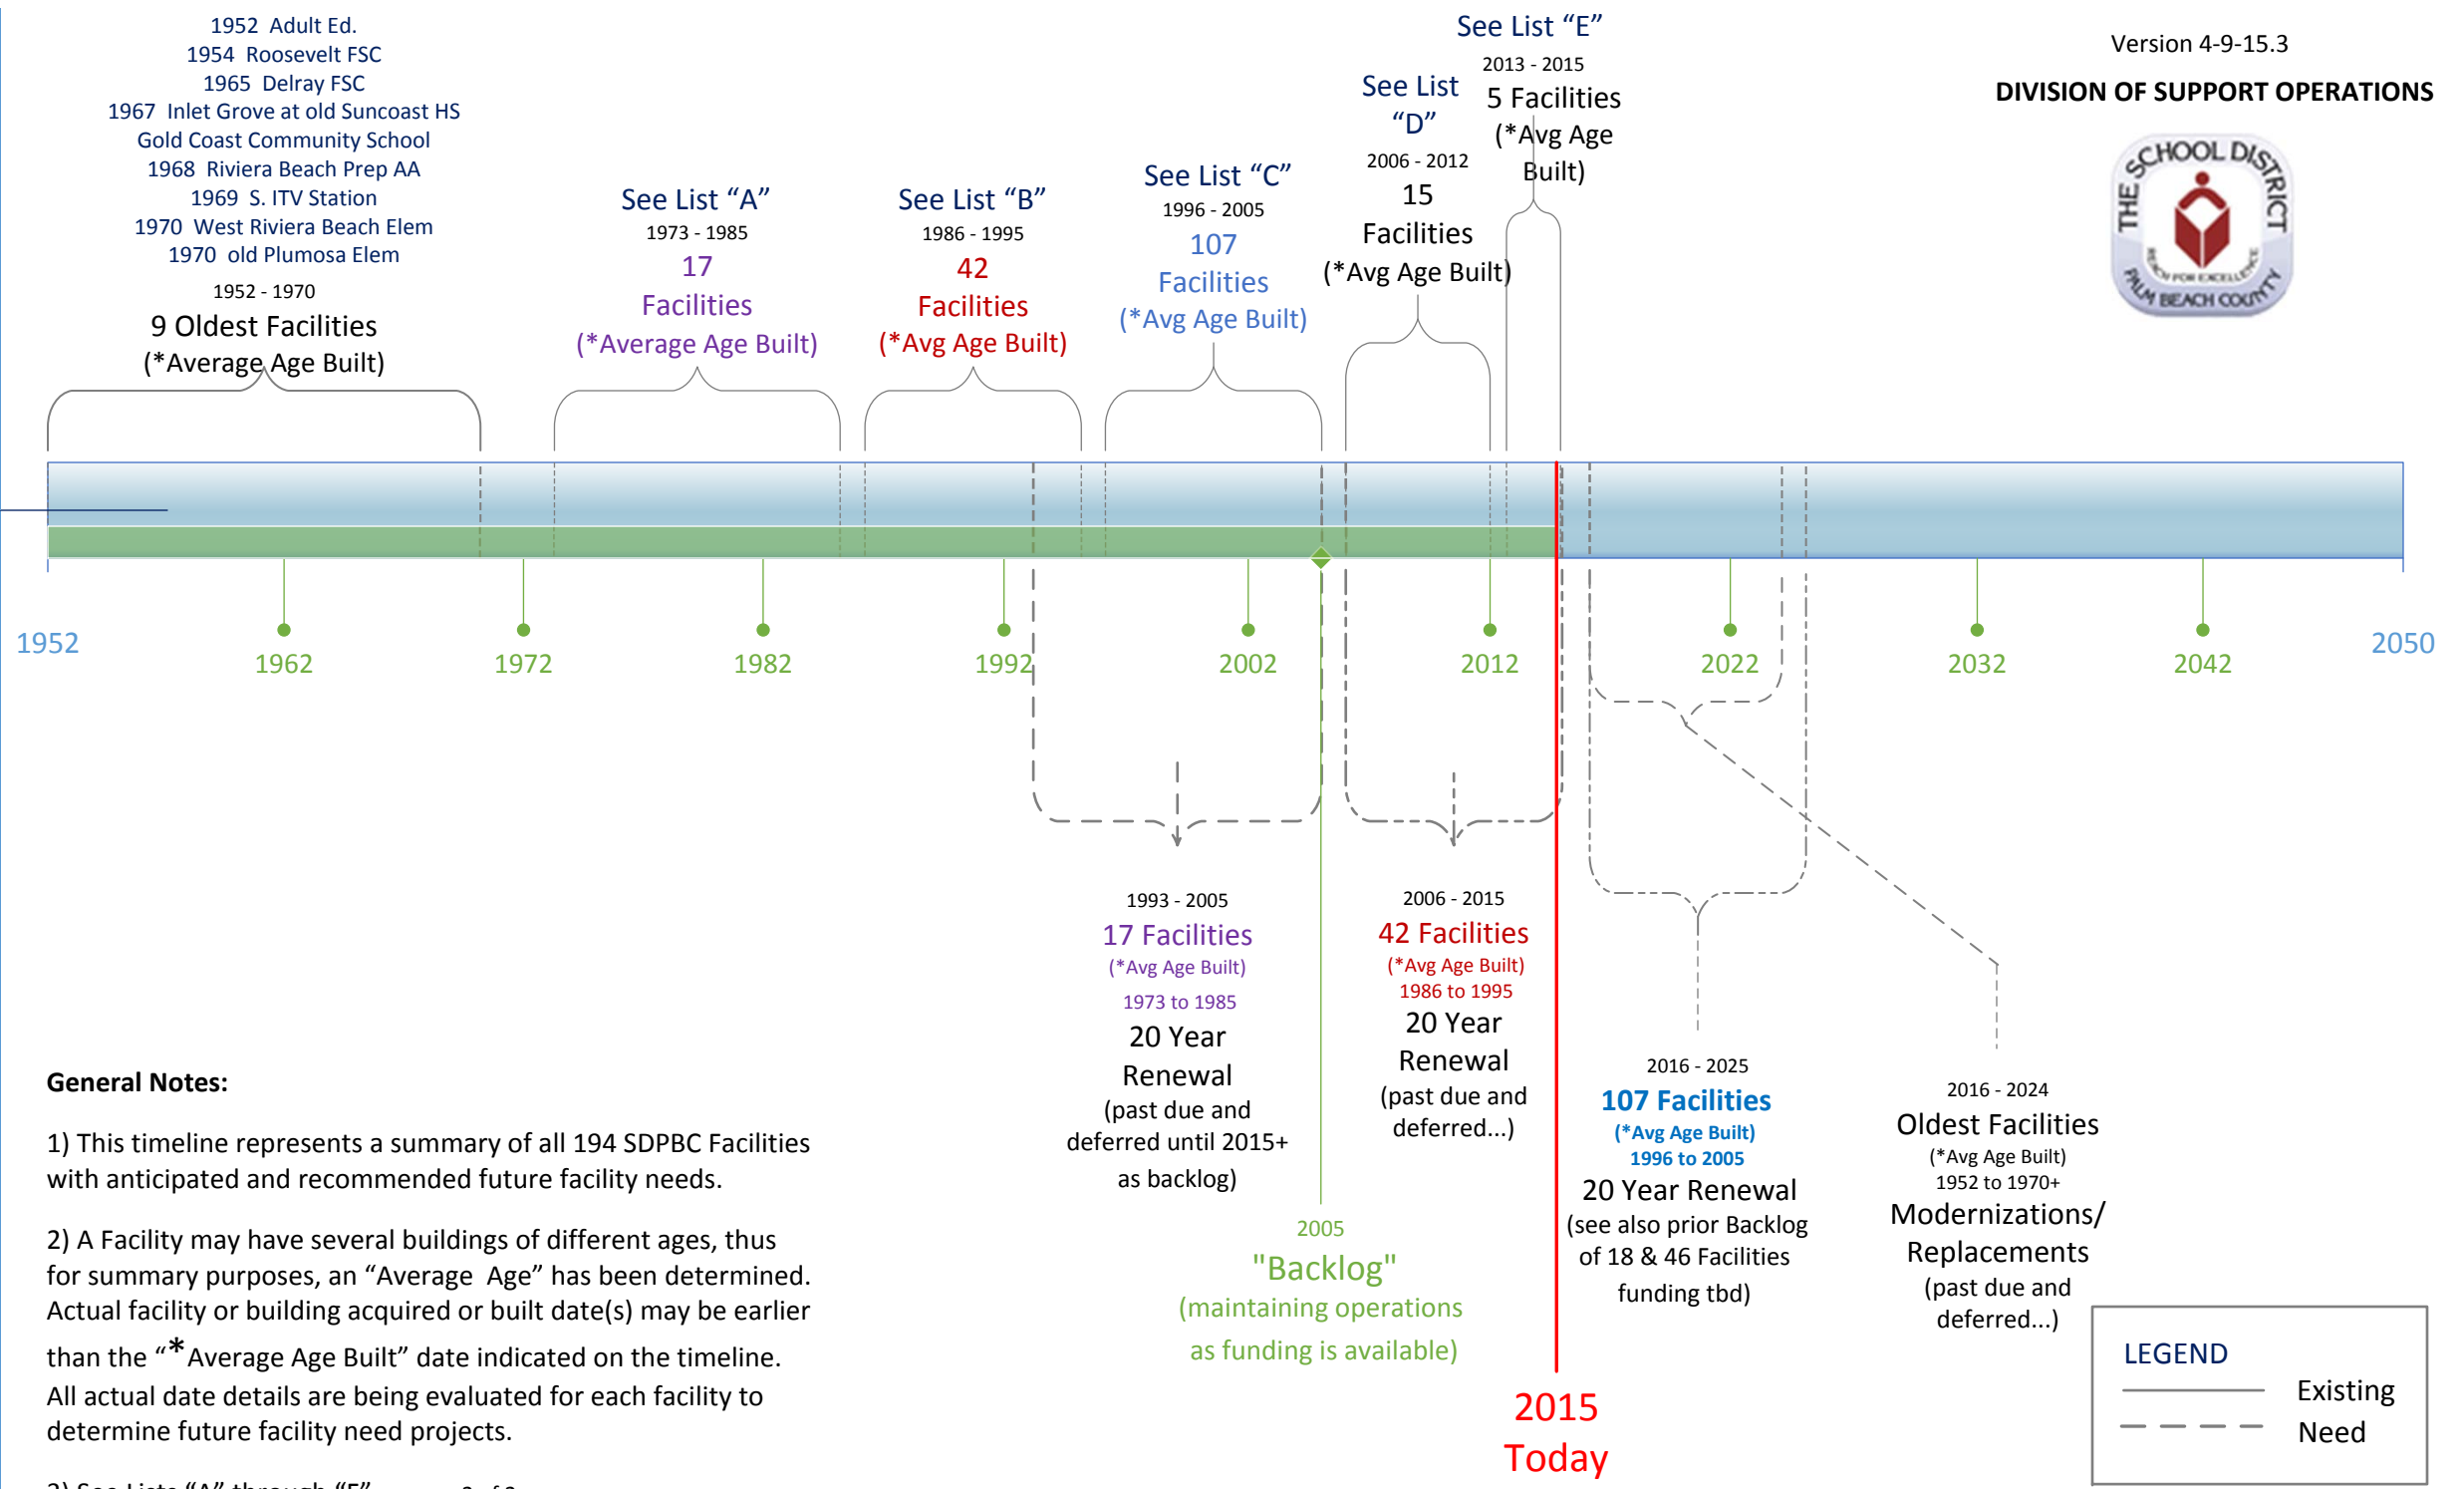

EXISTING

NEED

General Notes:

- 1) This timeline represents a summary of all 194 SDPBC Facilities with anticipated and recommended future facility needs.
- 2) A Facility may have several buildings of different ages, thus for summary purposes, an "Average Age" has been determined. Actual facility or building acquired or built date(s) may be earlier than the "*Average Age Built" date indicated on the timeline. All actual date details are being evaluated for each facility to determine future facility need projects.
- 3) See Lists "A" through "F" on page 2 of 2

List "A"

1973
 Transportation (West)
 Wynnebrook Elem
 Washington Elem
 South Tech High
 1975
 Loxahatchee TV Relay St.
 1979
 S Area Transition
 Melaleuca Elem
 Grove Park Elem
 W. Technical Campus
 1980
 Pine Grove
 Australian Warehouse
 1982
 Addison Mizner Elem
 Spanish River High
 1983
 Loggers Run Middle
 Verde Elem
 1984
 Santaluces High
 Transportation North